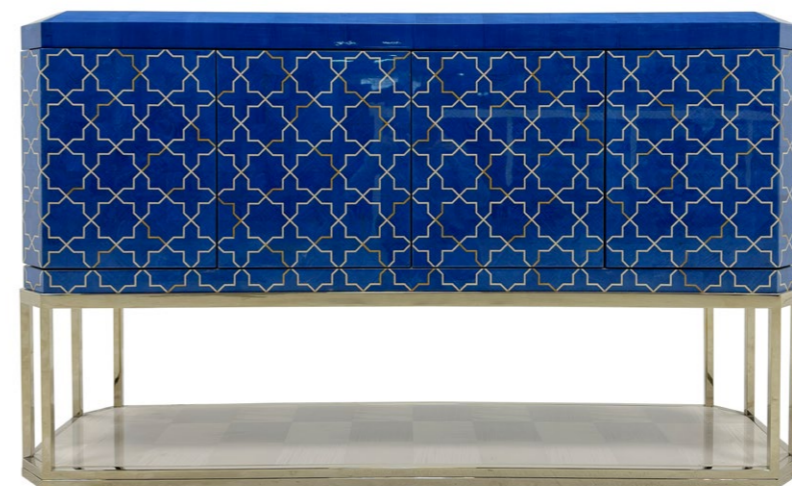

D-VICZ-08 | 圆餐桌
φ1000*750

D-VICZ-09 | 圓餐桌
Φ1500*750

Chair / DINING ROOM

WH325D6 | 餐椅
610*610*810

Chair / DINING ROOM

WH312D5B | 餐椅B款
590*660*820

Cabinet / DINING ROOM

D-XXCG-01 | 餐边柜
1660*460*970